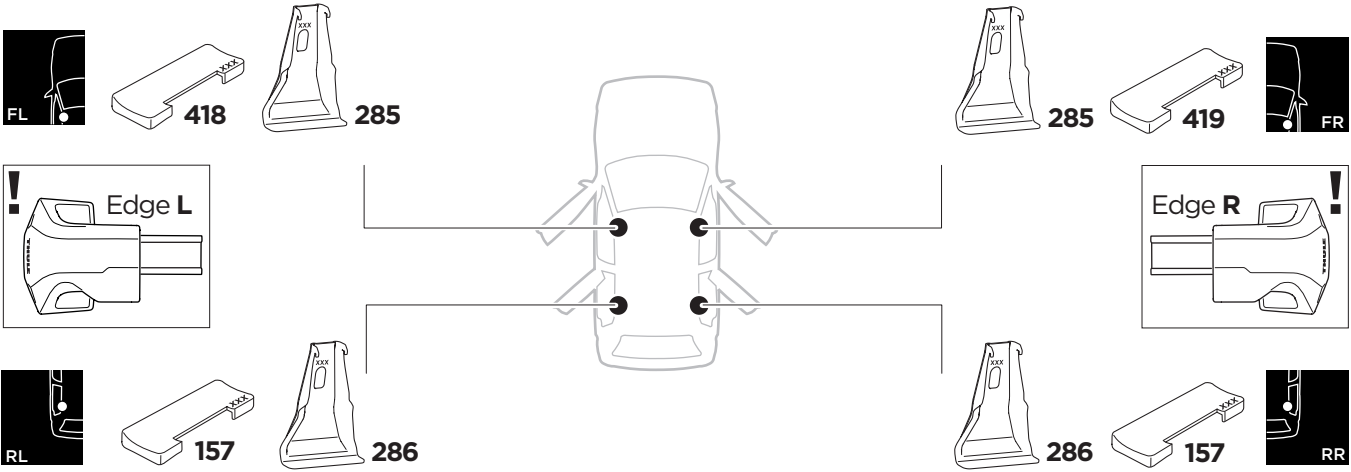

1

Kit 145133

HYUNDAI iX20, 5-dr Hatchback, 10-
KIA Venga, 5-dr Hatchback, 10-

ISO 11154-E

THULE WingBar Evo	THULE WingBar Edge	THULE WingBar	THULE SquareBar Evo	Evo X (scale)	Edge X (scale)
HYUNDAI iX20, 5-dr Hatchback, 10-				44	I
KIA Venga, 5-dr Hatchback, 10-				43,5	J

THULE ProBar Evo	THULE SlideBar Evo	X (mm/inch)
HYUNDAI iX20, 5-dr Hatchback, 10-		1091 mm / 43"
KIA Venga, 5-dr Hatchback, 10-		1086 mm / 42 3/4"

THULE WingBar Evo	THULE WingBar Edge	THULE WingBar	THULE SquareBar Evo	Evo Y (scale)	Edge Y (scale)
HYUNDAI iX20, 5-dr Hatchback, 10-				39	A
KIA Venga, 5-dr Hatchback, 10-				38,5	B

THULE ProBar Evo	THULE SlideBar Evo	Y (mm/inch)
HYUNDAI iX20, 5-dr Hatchback, 10-		1041 mm / 41"
KIA Venga, 5-dr Hatchback, 10-		1036 mm / 40 3/4"

	W (mm/inch)	Z (mm/inch)
HYUNDAI iX20, 5-dr Hatchback, 10-	620 mm / 24 3/8"	275 mm / 10 7/8"
KIA Venga, 5-dr Hatchback, 10-	710 mm / 28"	275 mm / 10 7/8"