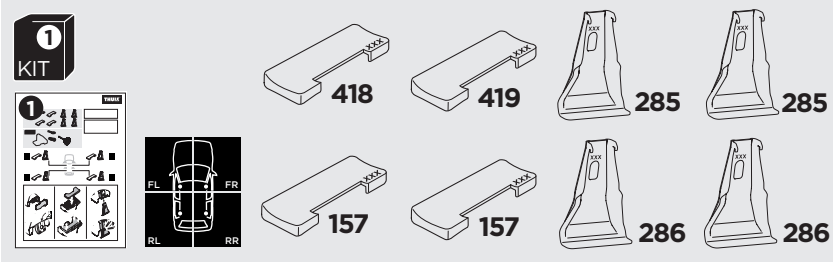

1

Kit 145133

HYUNDAI iX20, 5-dr Hatchback, 10-
KIA Venga, 5-dr Hatchback, 10-

ISO 11154-E

THULE WingBar Evo	THULE WingBar Edge	THULE WingBar	THULE SquareBar Evo	Evo X (scale)	Edge X (scale)
HYUNDAI iX20, 5-dr Hatchback, 10-				44	I
KIA Venga, 5-dr Hatchback, 10-				43,5	J

THULE ProBar Evo	THULE SlideBar Evo	X (mm/inch)
HYUNDAI iX20, 5-dr Hatchback, 10-		1091 mm / 43"
KIA Venga, 5-dr Hatchback, 10-		1086 mm / 42 3/4"

THULE WingBar Evo	THULE WingBar Edge	THULE WingBar	THULE SquareBar Evo	Evo Y (scale)	Edge Y (scale)
HYUNDAI iX20, 5-dr Hatchback, 10-				39	A
KIA Venga, 5-dr Hatchback, 10-				38,5	B

THULE ProBar Evo	THULE SlideBar Evo	Y (mm/inch)
HYUNDAI iX20, 5-dr Hatchback, 10-		1041 mm / 41"
KIA Venga, 5-dr Hatchback, 10-		1036 mm / 40 3/4"

	W (mm/inch)	Z (mm/inch)
HYUNDAI iX20, 5-dr Hatchback, 10-	620 mm / 24 3/8"	275 mm / 10 7/8"
KIA Venga, 5-dr Hatchback, 10-	710 mm / 28"	275 mm / 10 7/8"